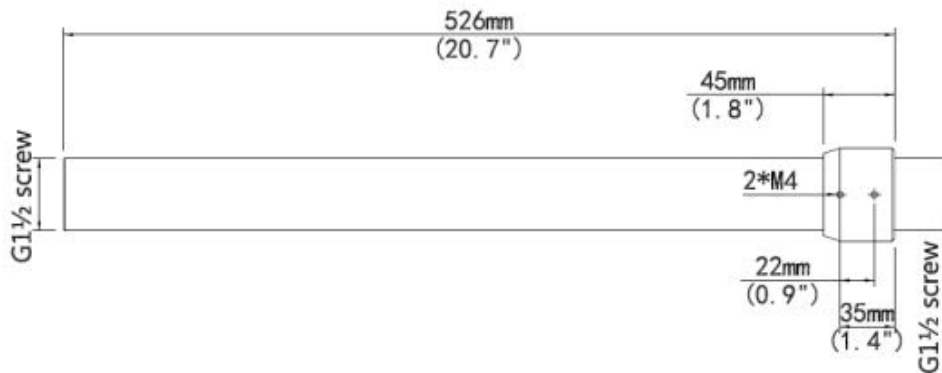

Bracket	
Dimensions	Ø 59 x 526mm
Weight	0.93kg
Material	Aluminum alloy

Used for:
INLGDO4PTZ33X; INLGDO4PTZ25X

**XLGSE45-A PTZ
Dome Pendant
Mount 20 inch**

**XLGUF45-A
PTZ Dome Indoor
Pendant Mount**

*Design and specifications are subjects to change without notice.